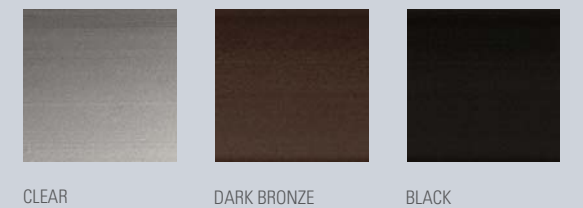

ANODIZED FINISHES

– Custom colors available subject to pre-approval.