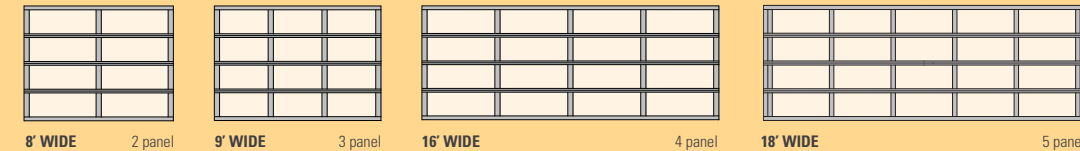

7' AND 8' TALL DOORS

Choose tempered safety glass, acrylic or solid panels in a wide variety of colors, tints and styles. Most panel styles are also available in both single pane and insulated configurations.